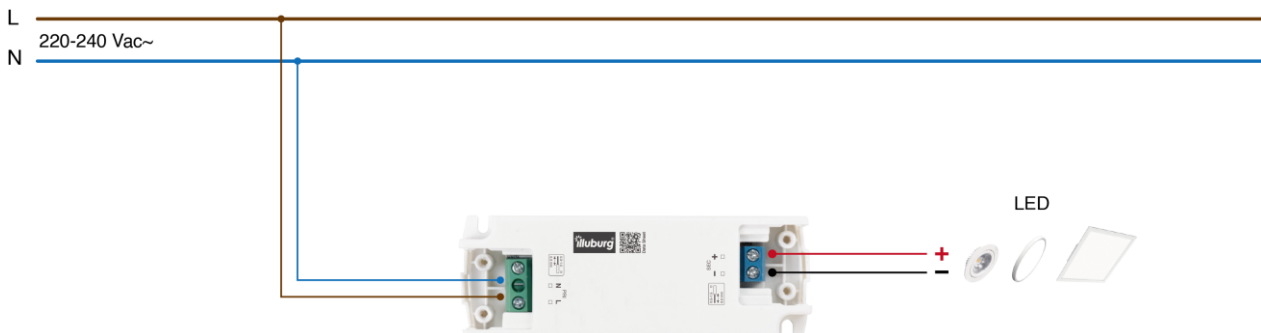

Installation

Type of installation	Independent installation	
Type of connection	Screw terminal	
Cable cross-section, input side	0.5...1.5 mm ²	
Cable cross-section, output side	0.5...1.5 mm ²	
Cable preparation length, input side	7...8 mm	
Cable preparation length, output side	7...8 mm	
Circuit breaker (230V)	10A Type B: 41 pc. 13A Type B: 54 pc. 16A Type B: 66 pc. 20A Type B: 83 pc.	10A Type C: 33 pc. 13A Type C: 43 pc. 16A Type C: 53 pc. 20A Type C: 66 pc.

Dimension

Unspecified tolerance: ±2

Connection

Important notice

Download the safety instructions at www.illuburg.de/infocenter, read them carefully and observe the listed instructions and information for proper use.