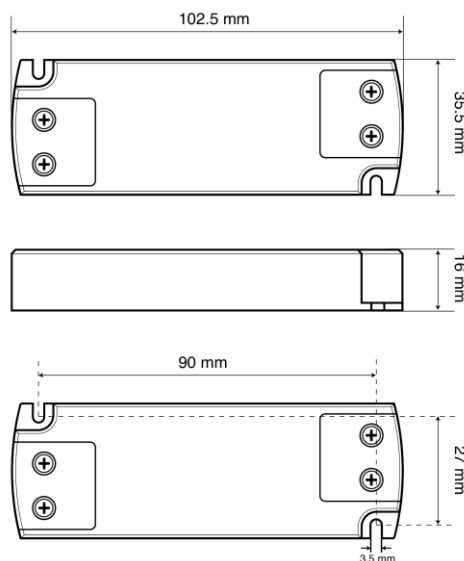

Datasheet & Operating instructions

Model: UF-15C700

LED power supply for 700 mA constant current

10.7...21.4 Vdc, 7.5...15 W, IP20, independent installation, non-dimmable

Exploded view

Electrical data

Rated input voltage	200...240 Vac
Range of input voltage	180...264 Vac
Mains Frequency	50/60 Hz
Power factor (λ)	≥ 0.83
Input current	0.12 A max.
Inrush current	20 A max.
Output voltage	10.7...21.4 Vdc
Output current	700 mA
Output power (nominal)	7.5...15 W
Efficiency	$\geq 85.5\%$ Full load
Life time	> 50,000 h
Dimmable	No

Installation

Type of installation	Independent installation	
Type of connection	Screw terminal	
Cable cross-section, input side	0.5...1.5 mm ²	
Cable cross-section, output side	0.5...1.5 mm ²	
Cable preparation length, input side	7...8 mm	
Cable preparation length, output side	7...8 mm	
Circuit breaker (230V)	10A Type B: 41 pc. 13A Type B: 54 pc. 16A Type B: 66 pc. 20A Type B: 83 pc.	10A Type C: 33 pc. 13A Type C: 43 pc. 16A Type C: 53 pc. 20A Type C: 66 pc.

Dimension

Unspecified tolerance: ±2

Connection

Important notice

Download the safety instructions at www.illuburg.de/infocenter, read them carefully and observe the listed instructions and information for proper use.