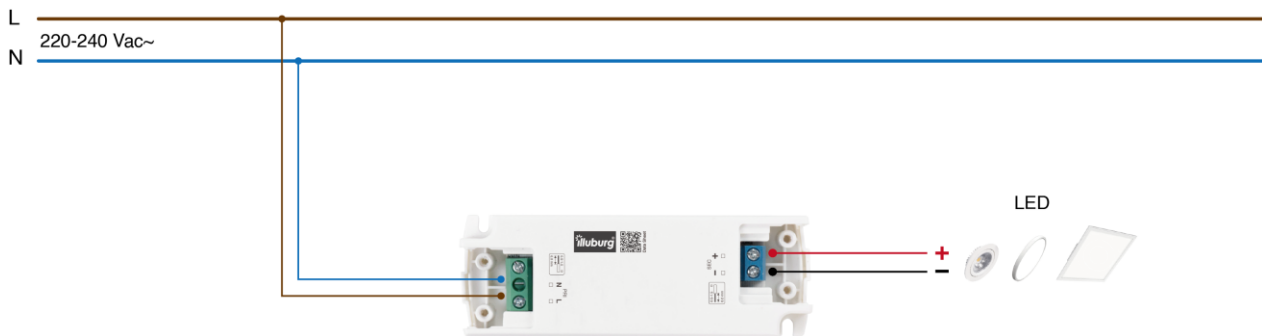

Datasheet & Operating instructions

Model: UF-20C700

LED power supply for 700 mA constant current

14.3...28.6 Vdc, 10...20 W, IP20, independent installation, non-dimmable

Exploded view

Electrical data

Rated input voltage	200...240 Vac
Range of input voltage	180...264 Vac
Mains Frequency	50/60 Hz
Power factor (λ)	≥ 0.86
Input current	0.15 A max.
Inrush current	20 A max.
Output voltage	14.3...28.6 Vdc
Output current	700 mA
Output power (nominal)	10...20 W
Efficiency	$\geq 86.5\%$ Full load
Life time	> 50,000 h
Dimmable	No

Installation

Type of installation	Independent installation	
Type of connection	Screw terminal	
Cable cross-section, input side	0.5...1.5 mm ²	
Cable cross-section, output side	0.5...1.5 mm ²	
Cable preparation length, input side	7...8 mm	
Cable preparation length, output side	7...8 mm	
Circuit breaker (230V)	10A Type B: 33 pc. 13A Type B: 43 pc. 16A Type B: 53 pc. 20A Type B: 66 pc.	10A Type C: 26 pc. 13A Type C: 34 pc. 16A Type C: 42 pc. 20A Type C: 53 pc.

Dimension

 Unspecified tolerance: ±2

Connection

Important notice

Download the safety instructions at www.illuburg.de/infocenter, read them carefully and observe the listed instructions and information for proper use.