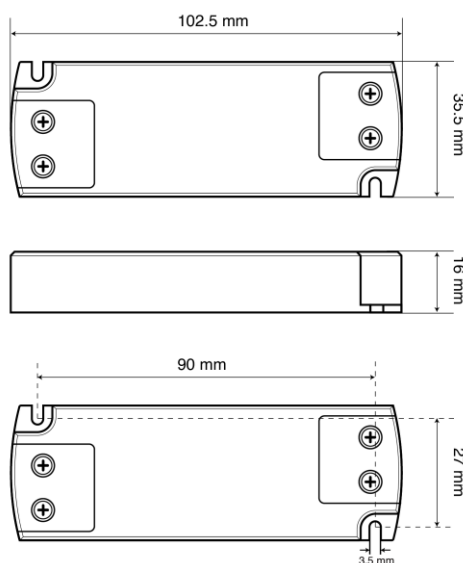

Datasheet & Operating instructions

Model: UF-20C700

LED power supply for 700 mA constant current

14.3...28.6 Vdc, 10...20 W, IP20, independent installation, non-dimmable

Exploded view

Electrical data

Rated input voltage	200...240 Vac
Range of input voltage	180...264 Vac
Mains Frequency	50/60 Hz
Power factor (λ)	≥ 0.86
Input current	0.15 A max.
Inrush current	20 A max.
Output voltage	14.3...28.6 Vdc
Output current	700 mA
Output power (nominal)	10...20 W
Efficiency	$\geq 86.5\%$ Full load
Life time	> 50,000 h
Dimmable	No

Installation

Type of installation	Independent installation	
Type of connection	Screw terminal	
Cable cross-section, input side	0.5...1.5 mm ²	
Cable cross-section, output side	0.5...1.5 mm ²	
Cable preparation length, input side	7...8 mm	
Cable preparation length, output side	7...8 mm	
Circuit breaker (230V)	10A Type B: 33 pc. 13A Type B: 43 pc. 16A Type B: 53 pc. 20A Type B: 66 pc.	10A Type C: 26 pc. 13A Type C: 34 pc. 16A Type C: 42 pc. 20A Type C: 53 pc.

Dimension

 Unspecified tolerance: ±2

Connection

Important notice

Download the safety instructions at www.illuburg.de/infocenter, read them carefully and observe the listed instructions and information for proper use.