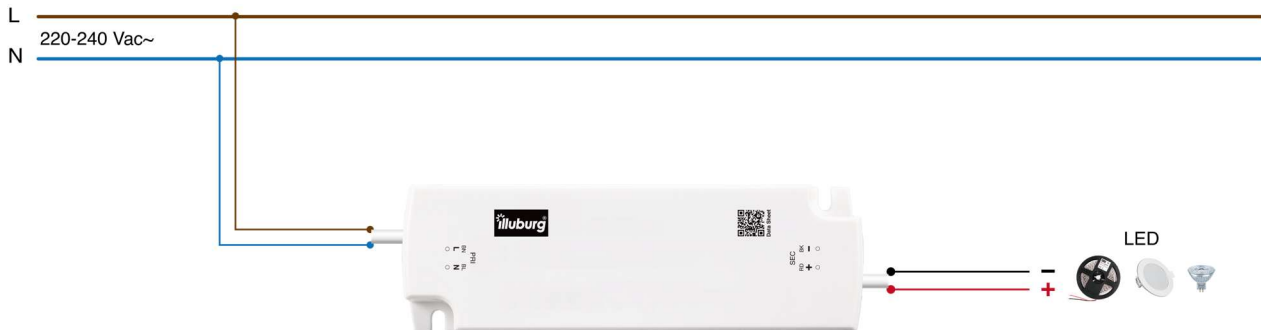

## Installation

Type of installation	Independent installation
Cable length, input side	250 ± 10 mm
Cable length, output side	250 ± 10 mm
Cable cross-section, input side	2 x 1.0 mm <sup>2</sup>
Cable cross-section, output side	2 x 0.75 mm <sup>2</sup>
Cable preparation length, input side	7 mm tinned
Cable preparation length, output side	7 mm tinned

## Dimension

AC INPUT (2 x 1.0 MM<sup>2</sup>)  
BROWN (L)  
BLUE (N)

DC OUTPUT (2 x 0.75 MM<sup>2</sup>)  
RED (+)  
BLACK (-)

## Connection