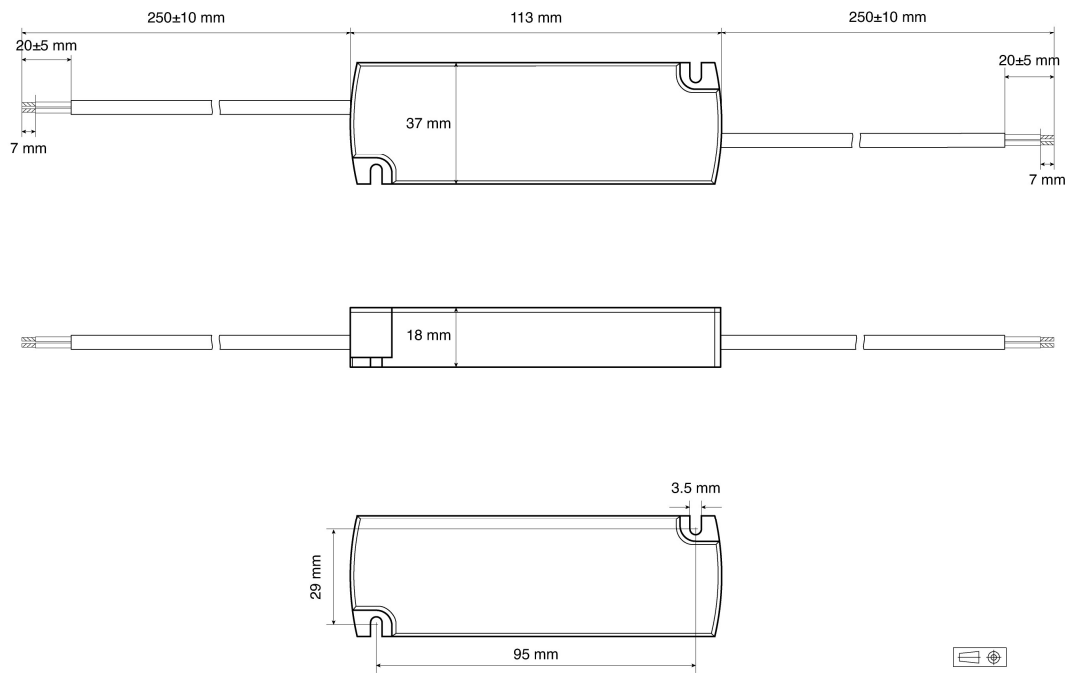

## Installation

Type of installation	Independent installation
Cable length, input side	250 ± 10 mm
Cable length, output side	250 ± 10 mm
Cable cross-section, input side	2 x 1.0 mm <sup>2</sup>
Cable cross-section, output side	2 x 0.75 mm <sup>2</sup>
Cable preparation length, input side	7 mm tinned
Cable preparation length, output side	7 mm tinned

## Dimension

AC INPUT (2 x 1.0 MM<sup>2</sup>)  
BROWN (L)  
BLUE (N)

DC OUTPUT (2 x 0.75 MM<sup>2</sup>)  
RED (+)  
BLACK (-)