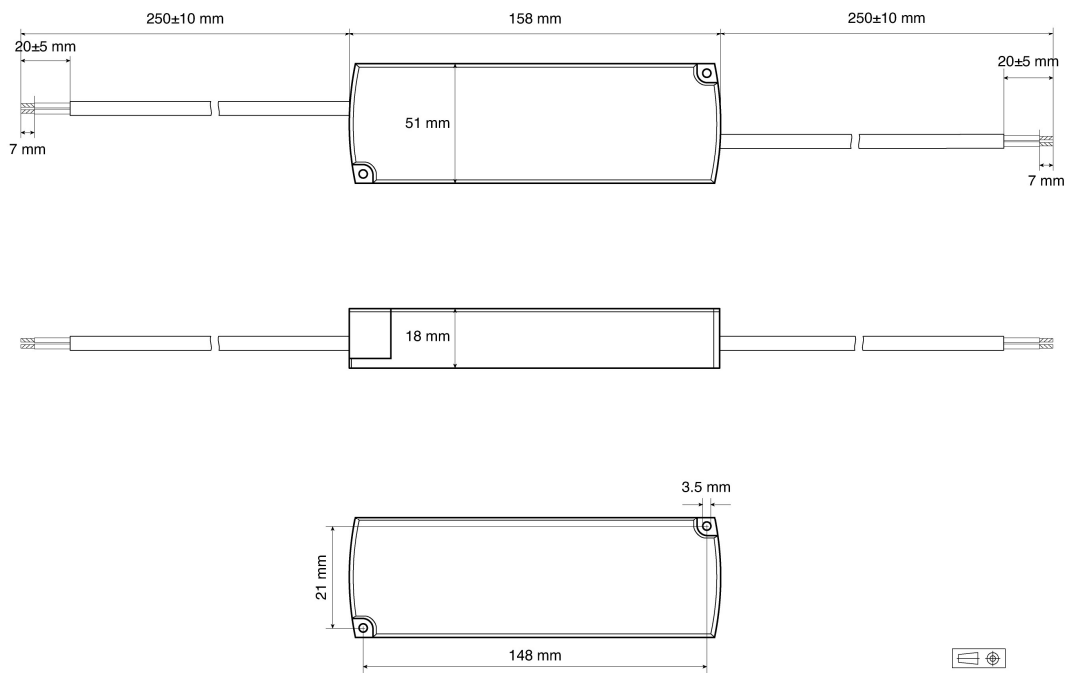

Datasheet & Operating instructions

Model: UF4-40V24

LED power supply for 24 Vdc constant voltage
1,67 A (40 W) max., IP44, independent installation, non-dimmable

Electrical data

Rated input voltage	220...240 Vac
Range of input voltage	198...264 Vac
Mains frequency	50/60 Hz
Power factor (λ)	$\geq 0,97$
Input current	0,25 A max.
No-load loss	$\leq 0,5$ W
Output voltage	24 Vdc
Output current	0...1,67 A
Output power (nominal)	40 W max.
Efficiency	≥ 87 %
Life time	> 30.000 h
Dimmable	No

Installation

Type of installation	Independent installation
Cable length, input side	250 ± 10 mm
Cable length, output side	250 ± 10 mm
Cable cross-section, input side	2 x 1.0 mm ²
Cable cross-section, output side	2 x 0.75 mm ²
Cable preparation length, input side	7 mm tinned
Cable preparation length, output side	7 mm tinned

Dimension

AC INPUT (2 x 1.0 MM²)
BROWN (L)
BLUE (N)

DC OUTPUT (2 x 0.75 MM²)
RED (+)
BLACK (-)

Unspecified tolerance: ±2

Connection

Important notice

Download the safety instructions at www.illuburg.de/infocenter, read them carefully and observe the listed instructions and information for proper use.