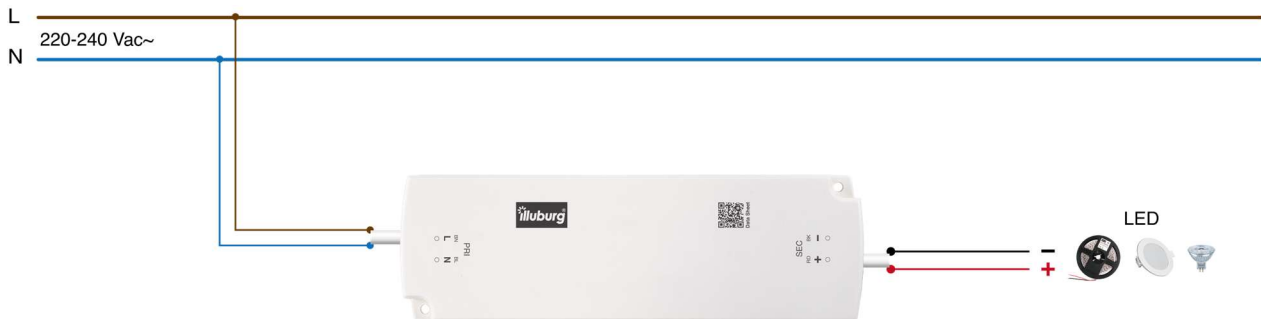

Installation

Type of installation	Independent installation
Cable length, input side	250 ± 10 mm
Cable length, output side	250 ± 10 mm
Cable cross-section, input side	2 x 1.0 mm ²
Cable cross-section, output side	2 x 0.75 mm ²
Cable preparation length, input side	7 mm tinned
Cable preparation length, output side	7 mm tinned

Dimension

AC INPUT (2 x 1.0 MM²)
BROWN (L)
BLUE (N)

DC OUTPUT (2 x 0.75 MM²)
RED (+)
BLACK (-)

Unspecified tolerance: ±2

Connection

Important notice

Download the safety instructions at www.illuburg.de/infocenter, read them carefully and observe the listed instructions and information for proper use.