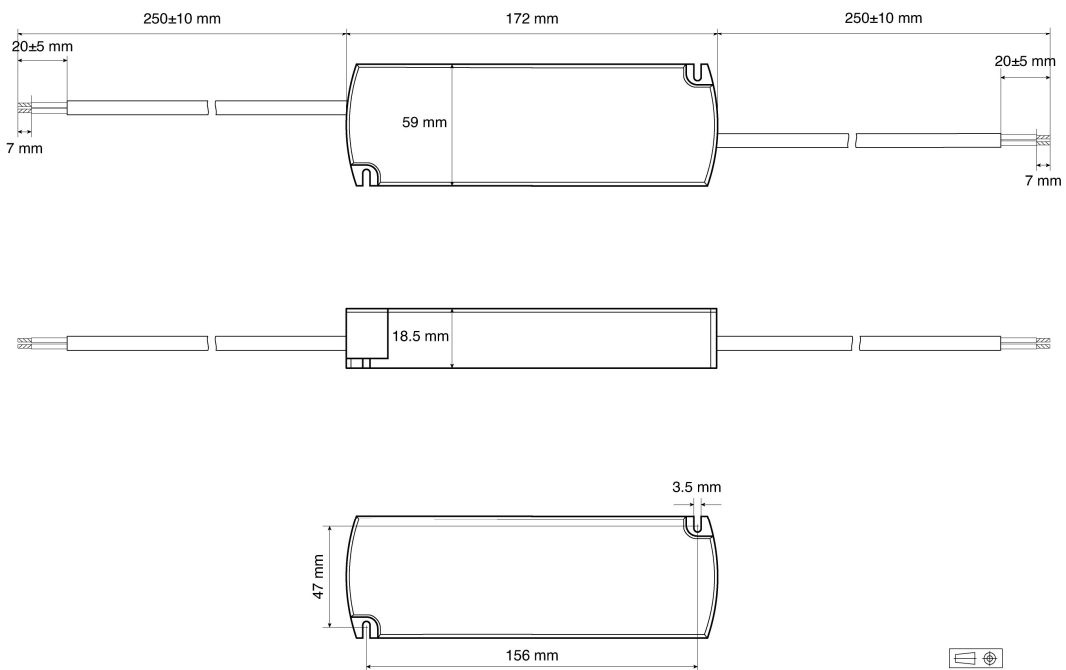

Datasheet & Operating instructions

Model: UF4-60V24

LED power supply for 24 Vdc constant voltage
2,5 A (60 W) max., IP44, independent installation, non-dimmable

Electrical data

Rated input voltage	220...240 Vac
Range of input voltage	198...264 Vac
Mains frequency	50/60 Hz
Power factor (λ)	$\geq 0,95$
Input current	0,37 A max.
No-load loss	$\leq 0,5$ W
Output voltage	24 Vdc
Output current	0...2,5 A
Output power (nominal)	60 W max.
Efficiency	≥ 88 %
Life time	> 30.000 h
Dimmable	No

Installation

Type of installation	Independent installation
Cable length, input side	250 ± 10 mm
Cable length, output side	250 ± 10 mm
Cable cross-section, input side	2 x 1.0 mm ²
Cable cross-section, output side	2 x 0.75 mm ²
Cable preparation length, input side	7 mm tinned
Cable preparation length, output side	7 mm tinned

Dimension

AC INPUT (2 x 1.0 MM²)
 BROWN (L)
 BLUE (N)

DC OUTPUT (2 x 0.75 MM²)
 RED (+)
 BLACK (-)

Unspecified tolerance: ±2

Connection

Important notice

Download the safety instructions at www.illuburg.de/infocenter, read them carefully and observe the listed instructions and information for proper use.