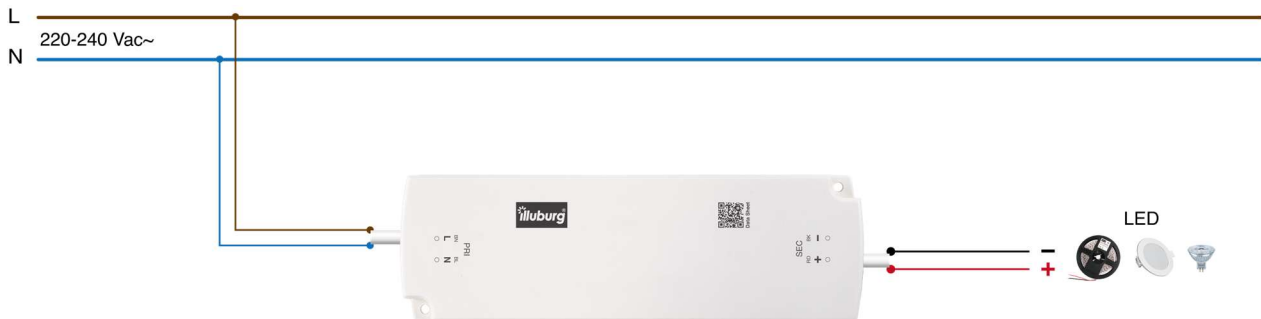

Installation

Type of installation	Independent installation
Cable length, input side	250 ± 10 mm
Cable length, output side	250 ± 10 mm
Cable cross-section, input side	2 x 1.0 mm ²
Cable cross-section, output side	2 x 0.75 mm ²
Cable preparation length, input side	7 mm tinned
Cable preparation length, output side	7 mm tinned

Dimension

AC INPUT (2 x 1.0 MM²)
 BROWN (L)
 BLUE (N)

DC OUTPUT (2 x 0.75 MM²)
 RED (+)
 BLACK (-)

Unspecified tolerance: ±2

Connection

Important notice

Download the safety instructions at www.illuburg.de/infocenter, read them carefully and observe the listed instructions and information for proper use.