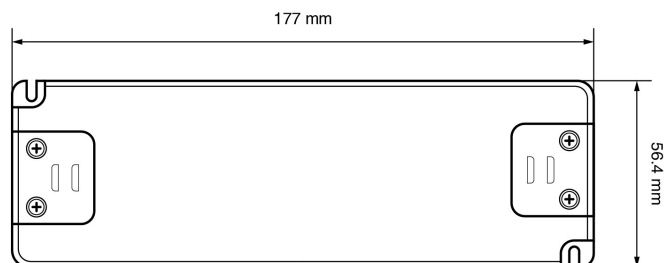

Installation

Type of installation	Independent installation
Type of connection	Screw terminal
Cable cross-section, input side	0.5...1.5 mm ²
Cable cross-section, output side	0.5...1.5 mm ²
Cable preparation length, input side	6.0 mm
Cable preparation length, output side	6.0 mm

Dimension

Unspecified tolerance: ±2

Connection

Important notice

Download the safety instructions at www.illuburg.de/infocenter, read them carefully and observe the listed instructions and information for proper use.