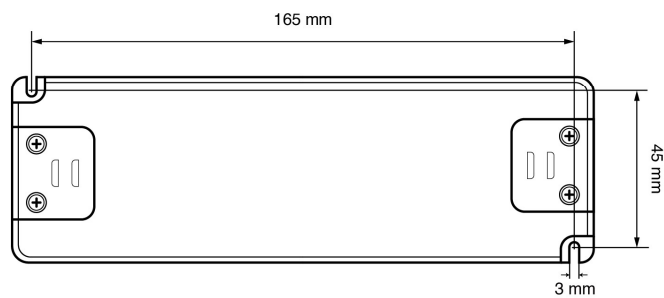

Installation

Type of installation	Independent installation
Type of connection	Screw terminal
Cable cross-section, input side	0.5...1.5 mm ²
Cable cross-section, output side	0.5...1.5 mm ²
Cable preparation length, input side	6.0 mm
Cable preparation length, output side	6.0 mm

Dimension

Unspecified tolerance: ±2

Connection

Important notice

Download the safety instructions at www.illuburg.de/infocenter, read them carefully and observe the listed instructions and information for proper use.