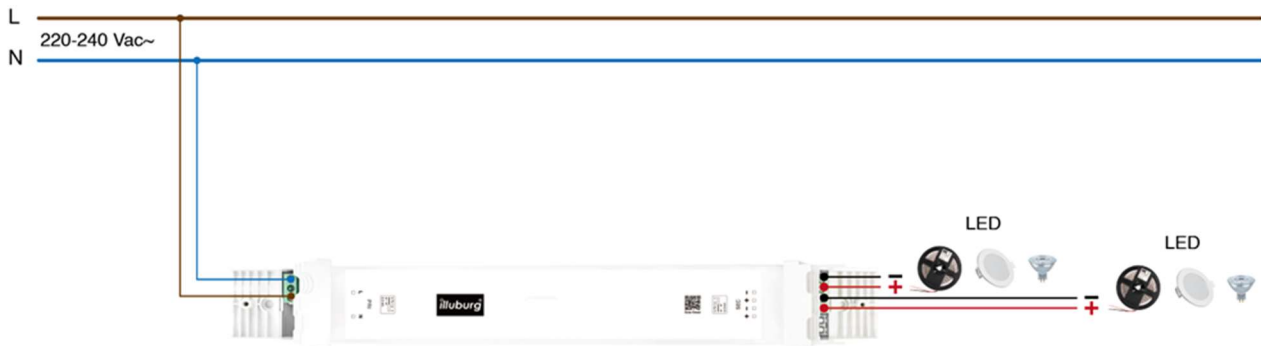

Connection

Important notice

Download the safety instructions at www.illuburg.de/infocenter, read them carefully and observe the listed instructions and information for proper use.

Disclaimer of liability

Subject to changes and errors excepted. Make sure you are using the latest version.

Manufacturer Information

If you have any further questions, please contact our technical support.

HuaTec GmbH
Droopweg 31
20537, Hamburg, Germany

Telefon: +49 40 236448800
E-Mail: info@illuburg.de
Website: www.illuburg.de

www.illuburg.de