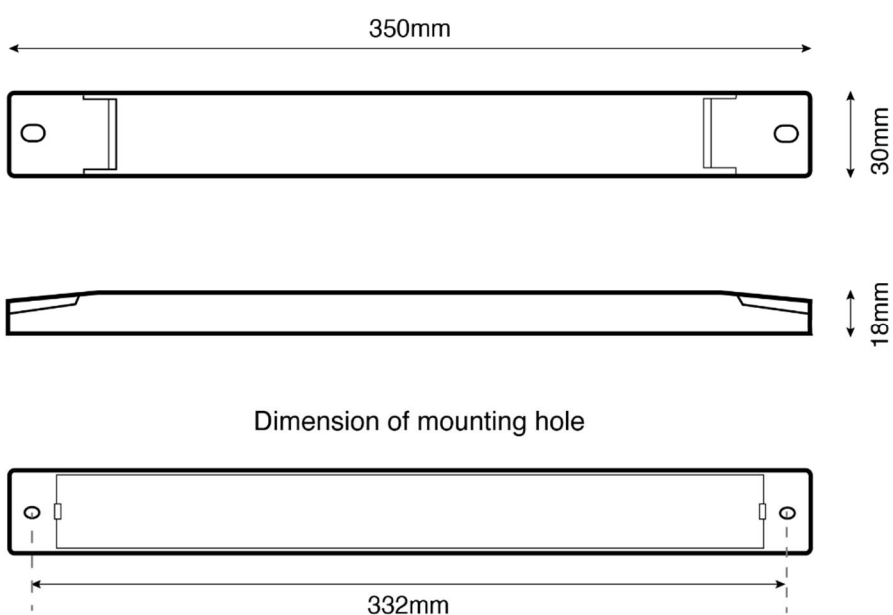

Standards

Standards	EN 61347-1, EN 61347-2-13 EN 62384, EN 55015, EN 61547 EN 61000-3-2, EN 61000-3-3
Marking	CE, UKCA
RoHS compliant	Yes

Installation

Type of installation	Independent installation	
Type of connection	Screw terminal	
Cable cross-section, input side	0.75...1.5 mm²	
Cable cross-section, output side	0.75...1.0 mm²	
Cable preparation length, input side	6.0 mm	
Cable preparation length, output side	6.0 mm	
Circuit breaker (230V)	16A Type B: 10 pc.	16A Type C: 17 pc.

Dimension