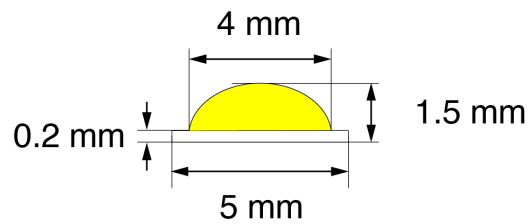

Datasheet & Operating instructions

Model: C5-400B-WW

Flexible COB LED Strip 2.5 m, 5 m, 10 m Roll
400 LEDs/m, 85 lm/W, 10 W/m, 24 Vdc, 2700 K

Technical Data

Model	C5-400B-WW2 C5-400B-WW5 C5-400B-WW10	
LED type	COB	
Operating voltage	24 Vdc	
LED quantity	400 LEDs/m	C5-400B-WW2: 1,000 LEDs C5-400B-WW5: 2,000 LEDs C5-400B-WW10: 4,000 LEDs
Power	10 W/m	
Efficiency	85 lm/W	
Light flux	850 lm/m	
Efficiency Class	F	
CRI	≥ 90 Ra	
Color temperature	2700K	
Length	C5-400B-WW2: 2.5 m C5-400B-WW5: 5 m C5-400B-WW10: 10 m	
Width	5 mm	
Hight	1.5 mm	
Life time	50,000 h	
Working environment	-20 °C ... +45 °C	
Storage environment	-30 °C ... +80 °C	
Protection type	IP20	
CE / RoHS	yes	

Dimension

The LED strips can be easily separated or shortened at the intersection using the cutter. There is double-sided heat-conducting adhesive tape on the back of the LED strips, which makes installation quick and easy.

Connection Instructions

Board-to-Wire Connector (2 Pin)

Tools

Scissors

Pliers

1 Measure & Cut

2 Polarity & Alignment

3 Insert the LED Strip