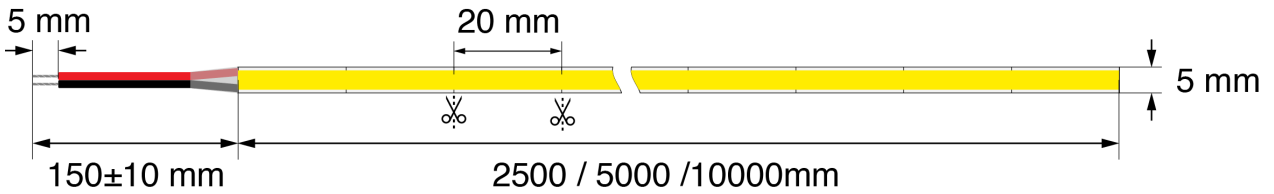

Datasheet & Operating instructions

Model: C5-400B-WW

Flexible COB LED Strip 2.5 m, 5 m, 10 m Roll
400 LEDs/m, 85 lm/W, 10 W/m, 24 Vdc, 2700 K

Technical Data

Model	C5-400B-WW2 C5-400B-WW5 C5-400B-WW10	
LED type	COB	
Operating voltage	24 Vdc	
LED quantity	400 LEDs/m	C5-400B-WW2: 1,000 LEDs C5-400B-WW5: 2,000 LEDs C5-400B-WW10: 4,000 LEDs
Power	10 W/m	
Efficiency	85 lm/W	
Light flux	850 lm/m	
Efficiency Class	F	
CRI	≥ 90 Ra	
Color temperature	2700K	
Length	C5-400B-WW2: 2.5 m C5-400B-WW5: 5 m C5-400B-WW10: 10 m	
Width	5 mm	
Hight	1.5 mm	
Life time	50,000 h	
Working environment	-20 °C ... +45 °C	
Storage environment	-30 °C ... +80 °C	
Protection type	IP20	
CE / RoHS	yes	

Dimension

The LED strips can be easily separated or shortened at the intersection using the cutter. There is double-sided heat-conducting adhesive tape on the back of the LED strips, which makes installation quick and easy.

Connection Instructions

Board-to-Wire Connector (2 Pin)

Tools

Scissors

Pliers

1 Measure & Cut

2 Polarity & Alignment

3 Insert the LED Strip