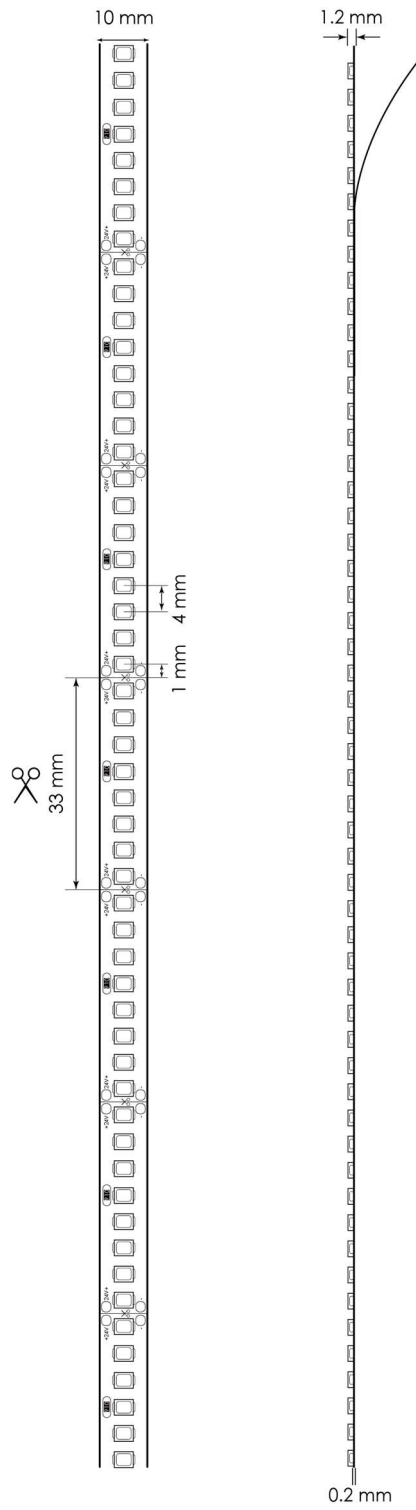

ECO-240B-CW

Flexible LED Strips 5m Role

240 LEDs/m, 150lm/W, 22W/m, 24V, 6000K

| | |
|-------------------------|--|
| | |
| illuburg ECO-240B-CW | |
| A | |
| B | |
| C | |
| D | |
| E | |
| F | |
| G | |
| 11 kWh/1000h | |

The data shown under QR code are measured for LED strips with length of 500mm.
For the data of actual product please reference the product data sheet.

2019/6/2015

Dimming Effect

Technical Data

| | |
|-------------------------------|---------------------------|
| Model | ECO-240B-CW |
| LED type | SMD 2835 |
| Operating voltage | 24 Vdc (constant voltage) |
| LED quantity | 1200 (240 LEDs/m) |
| Power | 22 W/m |
| Efficiency | 150 lm/W |
| Light flux | 3300 lm/m |
| CRI | > 80 Ra |
| Color temperature | 6000 K |
| Length | 5000 mm |
| Width | 10 mm |
| Hight | 1,2 mm |
| Life time | > 30000 h |
| Operating temperature (ta) | -40 °C ... + 65 °C |
| Max. Surface temperature (tc) | 65 °C |
| Storage temperature | -40 °C ... + 100 °C |
| Protection type | IP20 |
| CE / RoHS | Ja |

Dimension

Operation

The LED strips can easily be separated or shortened with a cutter at the point of intersection. There is a double-sided, thermally conductive adhesive tape on the back of the LED strips, which enables the LED strips to be installed quickly and easily.

Connection

The original 5m LED strip has a cable connection on one side. After shortening the LED strips, a new connection can be made through soldering cable on the soldering pads provided for this purpose.