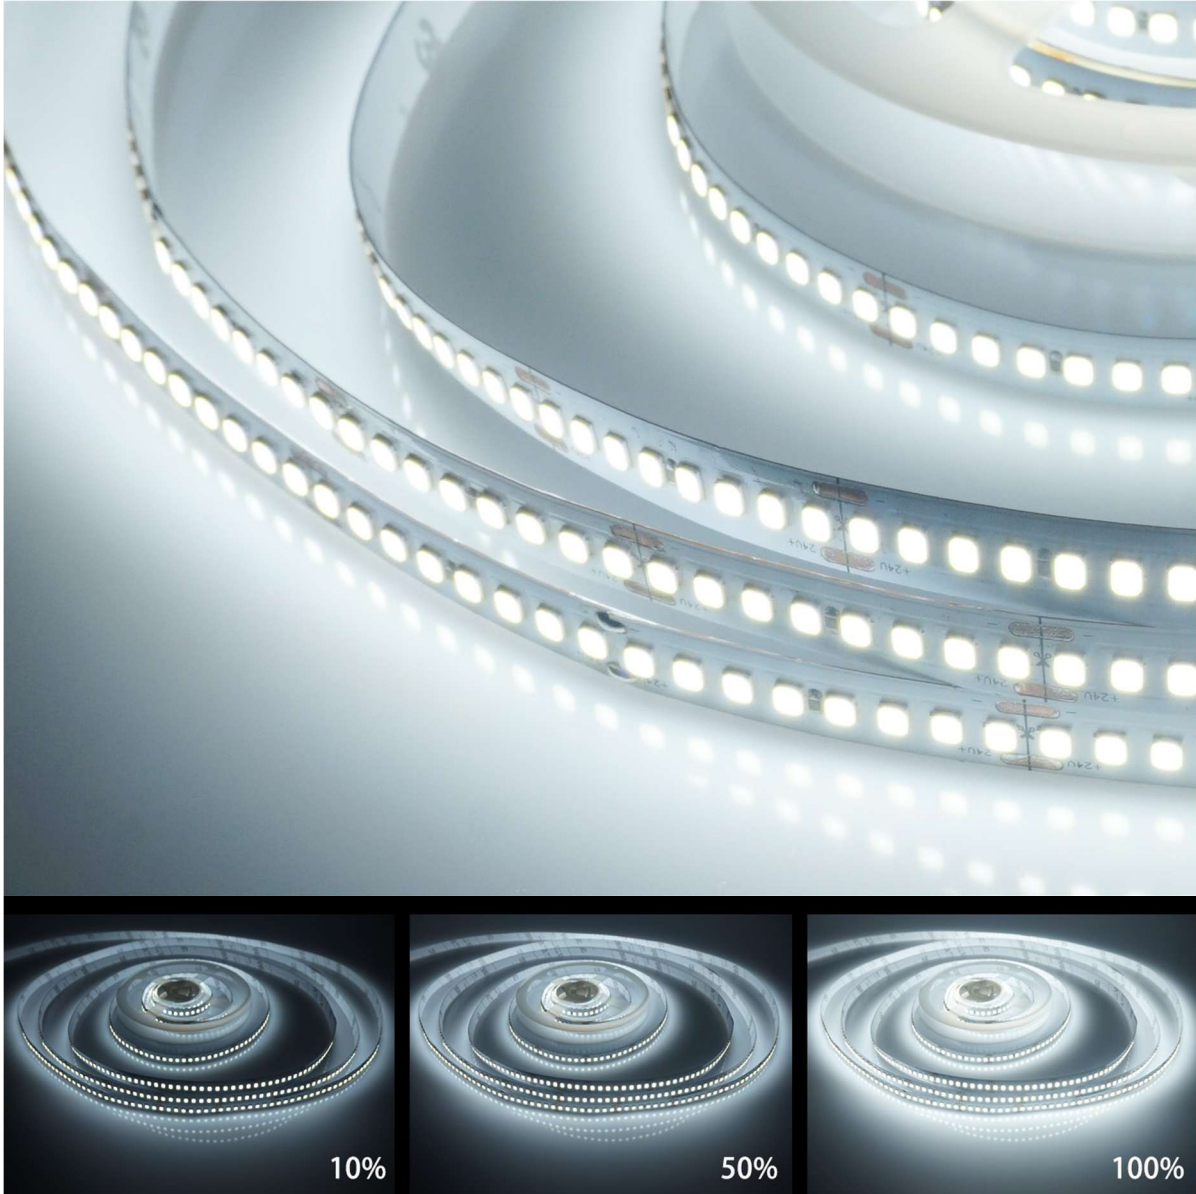

ECO-240B-CW

Flexible LED Strips 5m Role

240 LEDs/m, 150lm/W, 22W/m, 24V, 6000K

| | |
|-------------------------|--|
| | |
| illuburg ECO-240B-CW | |
| A | |
| B | |
| C | |
| D | |
| E | |
| F | |
| G | |
| 11 kWh/1000h | |

The data shown under QR code are measured for LED strips with length of 500mm.
For the data of actual product please reference the product data sheet.

2019/6/2015

Dimming Effect

Technical Data

| | |
|-------------------------------|---------------------------|
| Model | ECO-240B-CW |
| LED type | SMD 2835 |
| Operating voltage | 24 Vdc (constant voltage) |
| LED quantity | 1200 (240 LEDs/m) |
| Power | 22 W/m |
| Efficiency | 150 lm/W |
| Light flux | 3300 lm/m |
| CRI | > 80 Ra |
| Color temperature | 6000 K |
| Length | 5000 mm |
| Width | 10 mm |
| Hight | 1,2 mm |
| Life time | > 30000 h |
| Operating temperature (ta) | -40 °C ... + 65 °C |
| Max. Surface temperature (tc) | 65 °C |
| Storage temperature | -40 °C ... + 100 °C |
| Protection type | IP20 |
| CE / RoHS | Ja |

Dimension

Operation

The LED strips can easily be separated or shortened with a cutter at the point of intersection. There is a double-sided, thermally conductive adhesive tape on the back of the LED strips, which enables the LED strips to be installed quickly and easily.

Connection

The original 5m LED strip has a cable connection on one side. After shortening the LED strips, a new connection can be made through soldering cable on the soldering pads provided for this purpose.