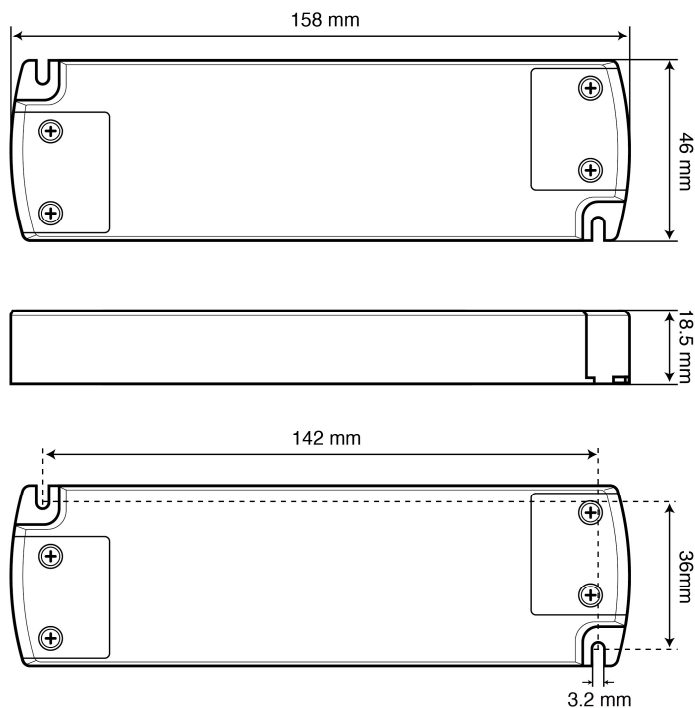

Standards

Standards	EN 61347-1, EN 61347-2-13 EN 62493, EN 55015, EN 61547 EN 61000-3-2, EN 61000-3-3
Marking	CE, UKCA
RoHS compliant	Yes

Installation

Type of installation	Independent installation
Type of connection	Screw terminal
Cable cross-section, input side	0.5...1.5 mm²
Cable cross-section, output side	0.5...1.5 mm²
Cable preparation length, input side	6 mm
Cable preparation length, output side	6 mm

Dimension

Unspecified tolerance: ±2