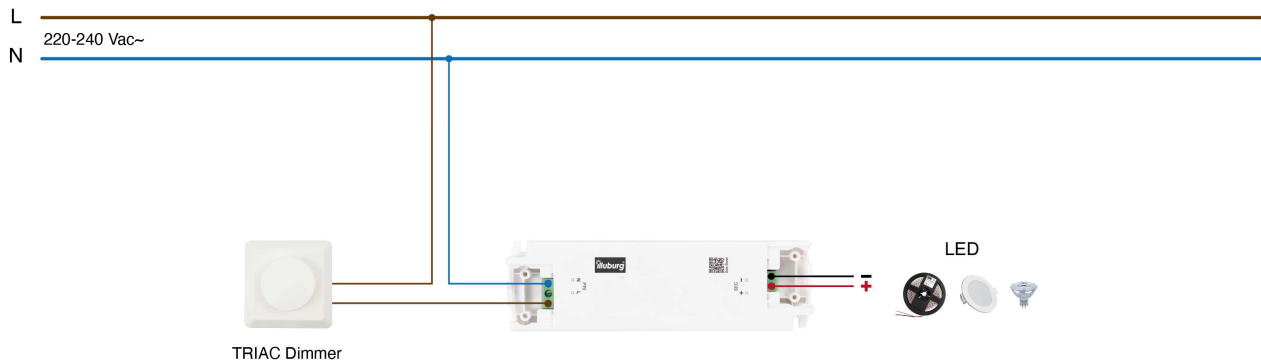

Datasheet & Operating instructions

Model: UF-30V12-D4

LED power supply for 12 Vdc constant voltage
0.5...2.5 A, 6...30 W, IP20, independent installation
TRIAC (leading & trailing edge) dimmable

Exploded view

Installation

Type of installation	Independent installation
Type of connection	Screw terminal
Cable cross-section, input side	0.5...1.5 mm ²
Cable cross-section, output side	0.5...1.5 mm ²
Cable preparation length, input side	6 mm
Cable preparation length, output side	6 mm

Dimension

Unspecified tolerance: ±2

Connection

Important notice

Download the safety instructions at www.illuburg.de/infocenter, read them carefully and observe the listed instructions and information for proper use.