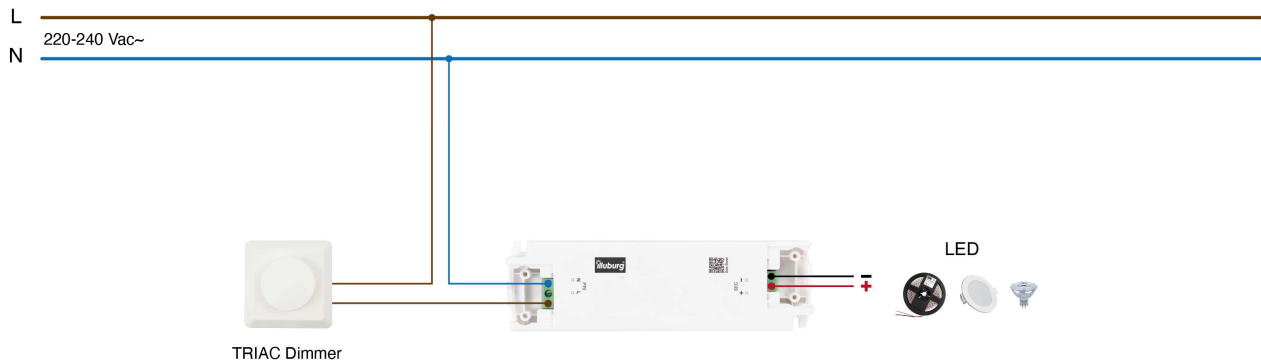

Datasheet & Operating instructions

Model: UF-30V24-D4

LED power supply for 24 Vdc constant voltage
0.25...1.25 A, 6...30 W, IP20, independent installation
TRIAC (leading & trailing edge) dimmable

Exploded view

Installation

Type of installation	Independent installation
Type of connection	Screw terminal
Cable cross-section, input side	0.5...1.5 mm ²
Cable cross-section, output side	0.5...1.5 mm ²
Cable preparation length, input side	6 mm
Cable preparation length, output side	6 mm

Dimension

 Unspecified tolerance: ±2

Connection

Important notice

Download the safety instructions at www.illuburg.de/infocenter, read them carefully and observe the listed instructions and information for proper use.