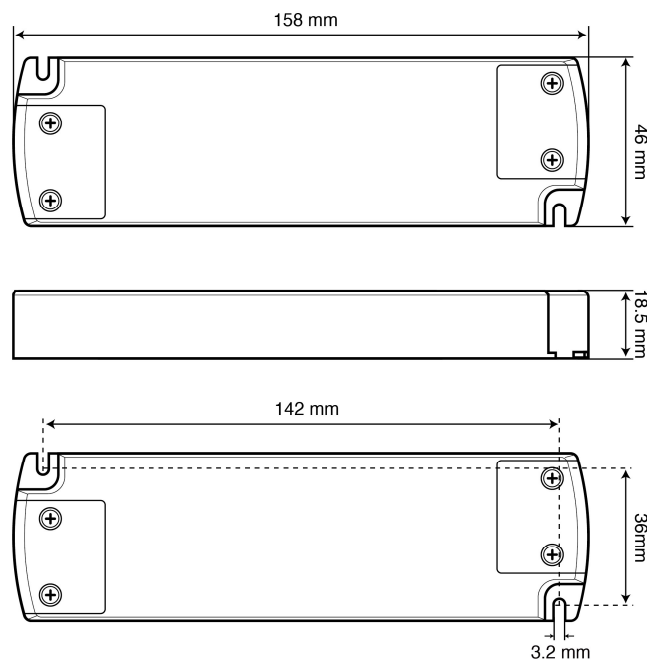

Standards

Standards	EN 61347-1, EN 61347-2-13 EN 62493, EN 55015, EN 61547 EN 61000-3-2, EN 61000-3-3
Marking	CE, UKCA
RoHS compliant	Yes

Installation

Type of installation	Independent installation
Type of connection	Screw terminal
Cable cross-section, input side	0.5...1.5 mm²
Cable cross-section, output side	0.5...1.5 mm²
Cable preparation length, input side	6 mm
Cable preparation length, output side	6 mm

Dimension

Unspecified tolerance: ±2